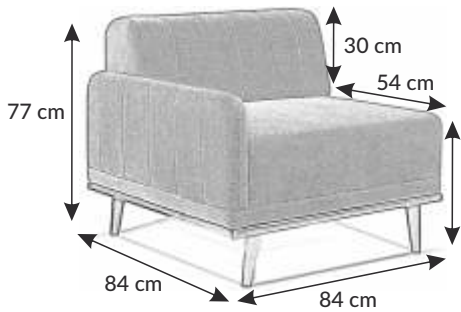

[EN]The modular LOCA collection blends modern design with the natural charm of wood. Decorative stitching adds elegance, creating a unique harmony in any interior

1BL+1+1BP+PUFA
↔ 245 cm ↑ 77 cm ↗ 170 cm

1BL+1BP

← 168 cm ↑ 77 cm ↘ 84 cm

Loca system

"1BL"

"1BP"

"1"

"PUFA"

47 cm

[EN] MINI is a new collection available in four different sizes. Depending on the size of interior you can choose a corner sofa in the adequate size.

↔ 242 cm ↑ 94 cm ↗ 145 cm

☾☆☆
202 x 147 cm

☆☆☆
202 x 147 cm