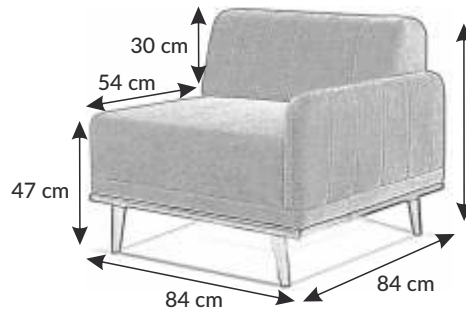

[EN]The modular LOCA collection blends modern design with the natural charm of wood. Decorative stitching adds elegance, creating a unique harmony in any interior

1BL+1+1BP+PUFA
↔ 245 cm ↑ 77 cm ↗ 170 cm

1BL+1BP

← 168 cm ↑ 77 cm ↘ 84 cm

Loca system

"1BL"

"1BP"

"1"

"PUFA"

47 cm

[EN] MINI is a new collection available in four different sizes. Depending on the size of interior you can choose a corner sofa in the adequate size.

↔ 242 cm ↑ 94 cm ↗ 145 cm

☾☆☆
202 x 147 cm

☆☆☆
202 x 147 cm