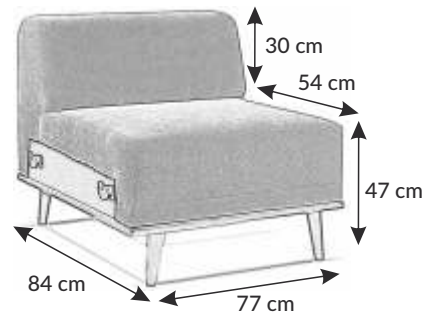

[EN]The modular LOCA collection blends modern design with the natural charm of wood. Decorative stitching adds elegance, creating a unique harmony in any interior

1BL+1+1BP+PUFA
↔ 245 cm ↑ 77 cm ↗ 170 cm

1BL+1BP

← 168 cm ↑ 77 cm ↘ 84 cm

Loca system

"1BL"

"1BP"

"1"

"PUFA"

47 cm

[EN] MINI is a new collection available in four different sizes. Depending on the size of interior you can choose a corner sofa in the adequate size.

↔ 242 cm ↑ 94 cm ↗ 145 cm

☾☆☆
202 x 147 cm

☆☆☆
202 x 147 cm