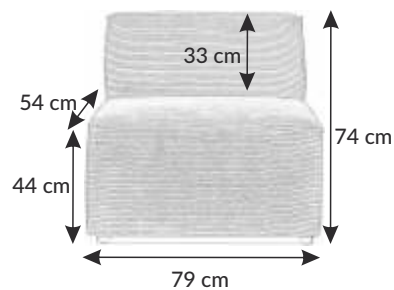

190 x 143 cm

Stwórz mebel, który pasuje do Twojego stylu życia.
 [EN] Create furniture that fits your lifestyle.

Cube system
 [EN] elements

"BCL"

"BCP"

"BL"

"BP"

"PUFA"

"1"

"R"

"2F"

"BCL"

"BL"

"PUFA"

"1"

"R"